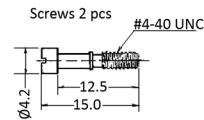

9 pin

Cable clamp 1 set

15 pin

Cable clamp 1 set

Order Information

Identifier:	No. of Contacts:	Special:	Colour:
PH	#	DT	
Housing	9: 9 poles 15: 15 poles	with spring lock	black