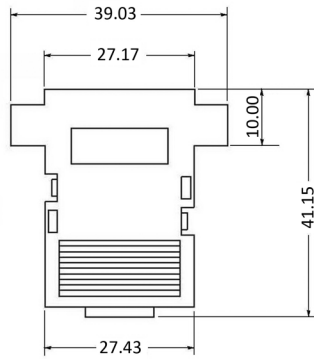

9 pin

Cable clamp 1 set

15 pin

Cable clamp 1 set

Order Information

Identifier:	No. of Contacts:	Special:	Colour:
PH	#	DT	
Housing	9: 9 poles 15: 15 poles	with spring lock	black