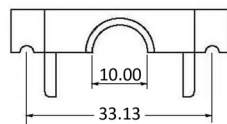

9 pin

Cable clamp 1 set

15 pin

Cable clamp 1 set

Order Information

Identifier:	No. of Contacts:	Special:	Colour:
PH	#	DT	
Housing	9: 9 poles 15: 15 poles	with spring lock	black