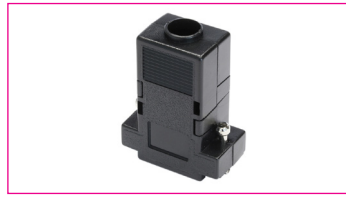

D-Sub Accessories Plastic Housings

Spring lock

MATERIAL:

Material (Housing): ABS

HANDLING:

Packaging: bulk

PH9DT

PH15DT

9 pin

Cable clamp 1 set

15 pin

Cable clamp 1 set

Order Information

Identifier:	No. of Contacts:	Special:	Colour:
PH	#	DT	
Housing	9: 9 poles 15: 15 poles	with spring lock	black