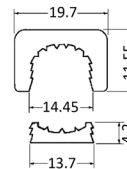

9 pin

Cable clamp 1 set

15 pin

Cable clamp 1 set

Order Information

Identifier:	No. of Contacts:	Special:	Colour:
PH	#	DT	
Housing	9: 9 poles 15: 15 poles	with spring lock	black