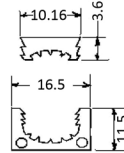

9 pin

Cable clamp 1 set

15 pin

Cable clamp 1 set

Order Information

Identifier:	No. of Contacts:	Special:	Colour:
PH	#	DT	
Housing	9: 9 poles 15: 15 poles	with spring lock	black