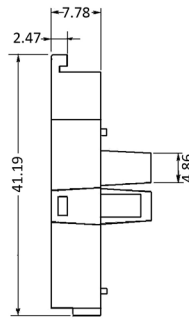

D-Sub Accessories Plastic Housings

Spring lock

MATERIAL:

Material (Housing): ABS

HANDLING:

Packaging: bulk

PH9DT

PH15DT

9 pin

Cable clamp 1 set

15 pin

Cable clamp 1 set

Order Information

Identifier:	No. of Contacts:	Special:	Colour:
PH	#	DT	
Housing	9: 9 poles 15: 15 poles	with spring lock	black