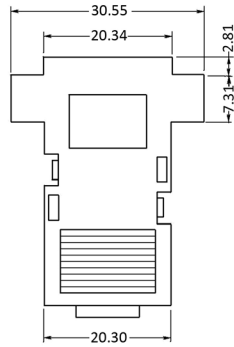

D-Sub Accessories Plastic Housings

Spring lock

MATERIAL:

Material (Housing): ABS

HANDLING:

Packaging: bulk

PH9DT

PH15DT

9 pin

Cable clamp 1 set

15 pin

Cable clamp 1 set

Order Information

Identifier:	No. of Contacts:	Special:	Colour:
PH	#	DT	
Housing	9: 9 poles 15: 15 poles	with spring lock	black