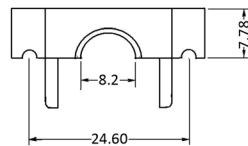

9 pin

Cable clamp 1 set

15 pin

Cable clamp 1 set

Order Information

Identifier:	No. of Contacts:	Special:	Colour:
PH	#	DT	
Housing	9: 9 poles 15: 15 poles	with spring lock	black