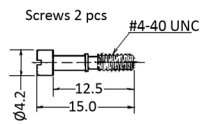

9 pin

Cable clamp 1 set

15 pin

Cable clamp 1 set

Order Information

Identifier:	No. of Contacts:	Special:	Colour:
PH	#	DT	
Housing	9: 9 poles 15: 15 poles	with spring lock	black