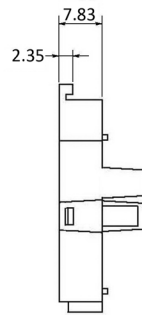

D-Sub Accessories Plastic Housings

Spring lock

MATERIAL:

Material (Housing): ABS

HANDLING:

Packaging: bulk

PH9DT

PH15DT

9 pin

Cable clamp 1 set

15 pin

Cable clamp 1 set

Order Information

Identifier:	No. of Contacts:	Special:	Colour:
PH	#	DT	
Housing	9: 9 poles 15: 15 poles	with spring lock	black